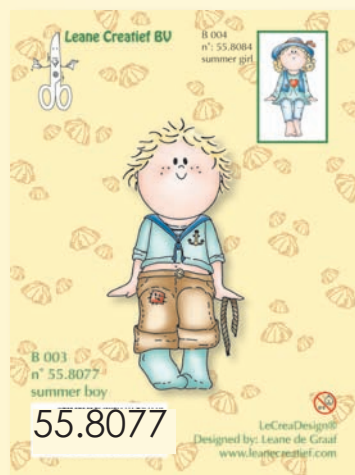

B003 Summer boy